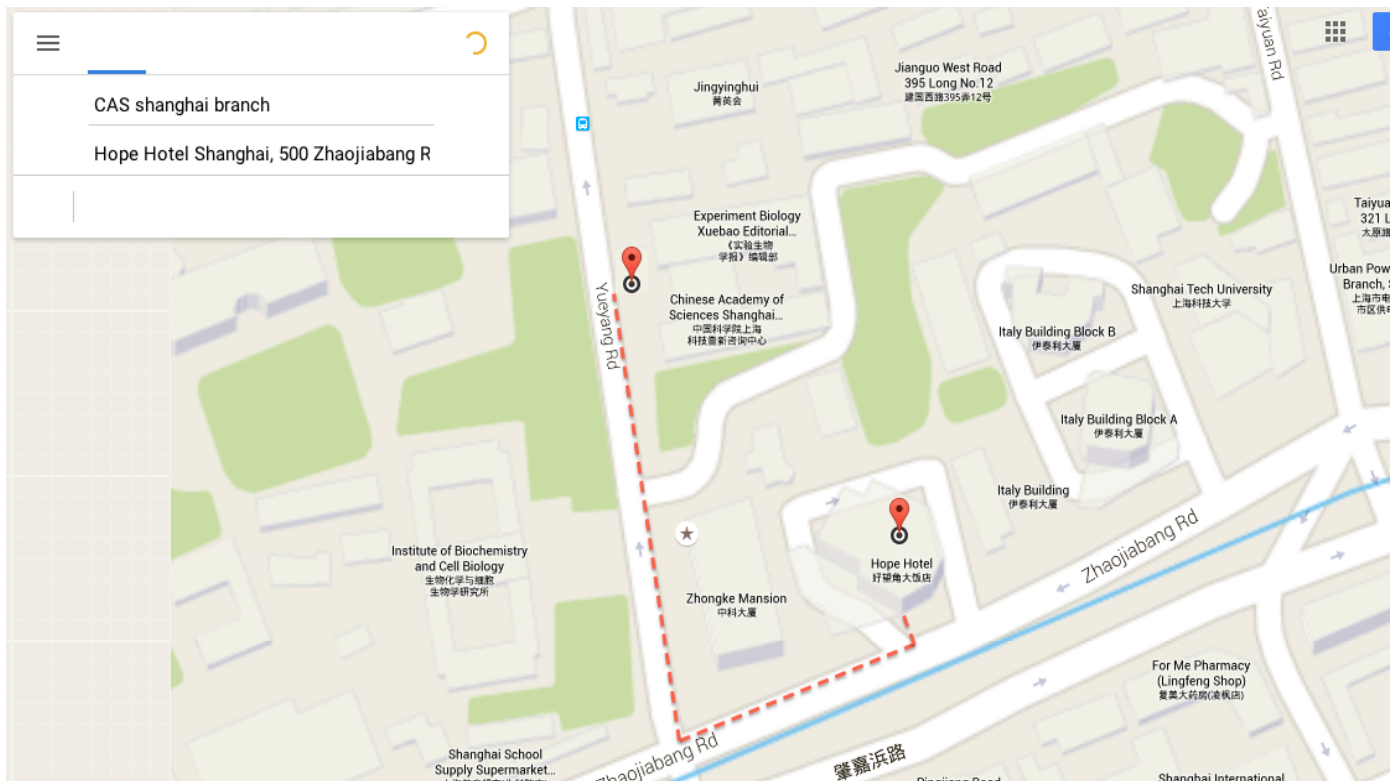

Direction for walking route from Hope Hotel to Chinese Academy of Science Shanghai Branch (4-5 minutes' walking distance)

- 1, Turn right at the main entrance of Hope Hotel and walk straight to the Yueyang Road
- 2, Turn right at the crossing of Yueyang Road and Zhaojiabang Road then walk straight to Chinese Academy of Science Shanghai Branch (one block)
- 3, Go into the main site and the meeting place is in Buiding No.1